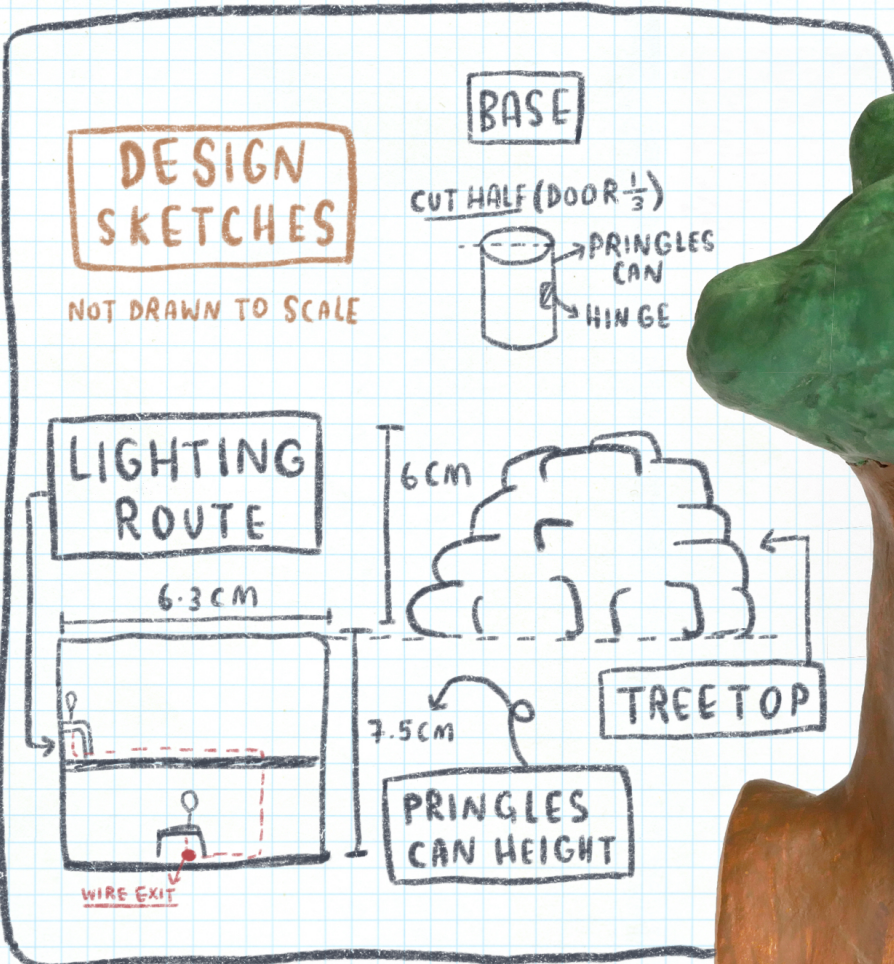

TSUKI'S TREEHOUSE

This paper template is to accompany the video tutorial for this project. You'll find most of the furnitures' sizing here, and the templates are in scale. Set 86% on your printer settings, note that the yellow portion of the template is graph paper and should be 0.5cm per square. Have fun!

1:1 RATIO

1:1 RATIO PAPER TEMPLATES

Cut inside the red lines for the paper templates: